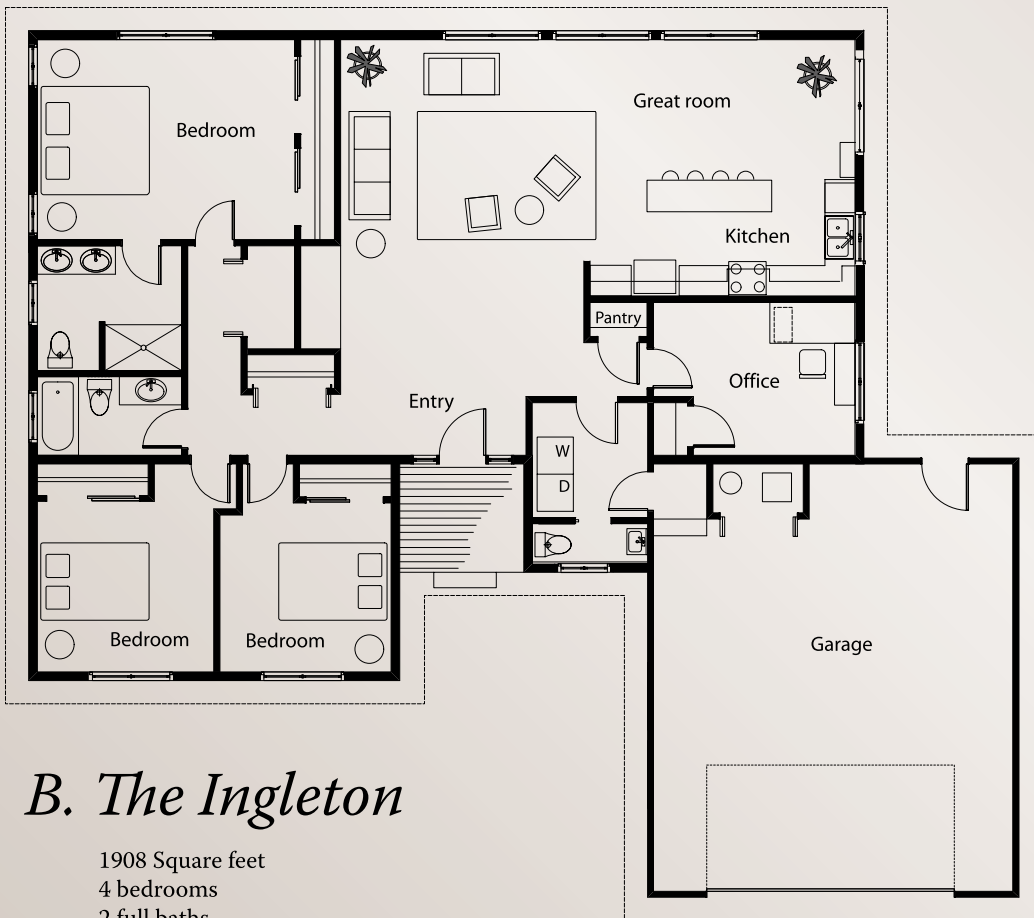

The Ingleton

B. The Ingleton

1908 Square feet
4 bedrooms
2 full baths
1 half bath
2 car garage

Starting at \$345,000

Sierra Park Property Development, LLC
749 Lee Road, Suite A
Quincy, CA 95971
Phone: 530.283.9301 Fax: 530.283.9308