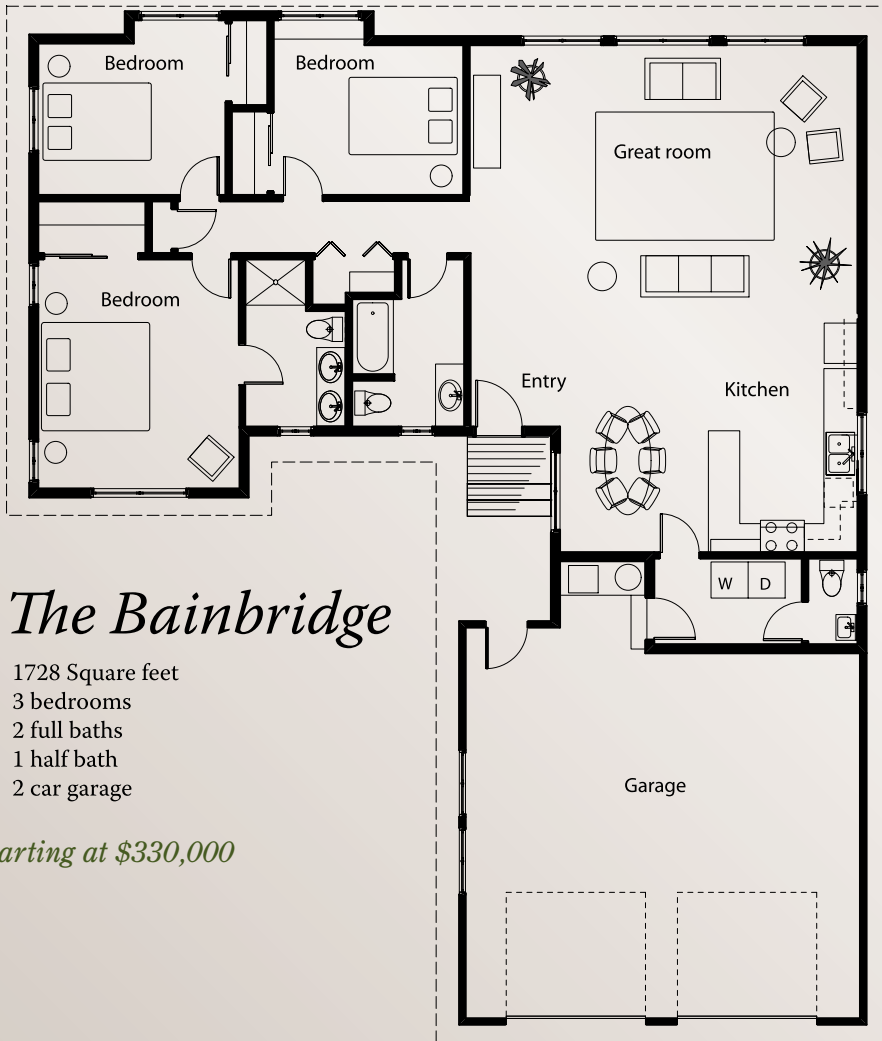

The Bainbridge

E. The Bainbridge

- 1728 Square feet
- 3 bedrooms
- 2 full baths
- 1 half bath
- 2 car garage

Starting at \$330,000

Sierra Park Property Development, LLC
749 Lee Road, Suite A
Quincy, CA 95971
Phone: 530.283.9301 Fax: 530.283.9308