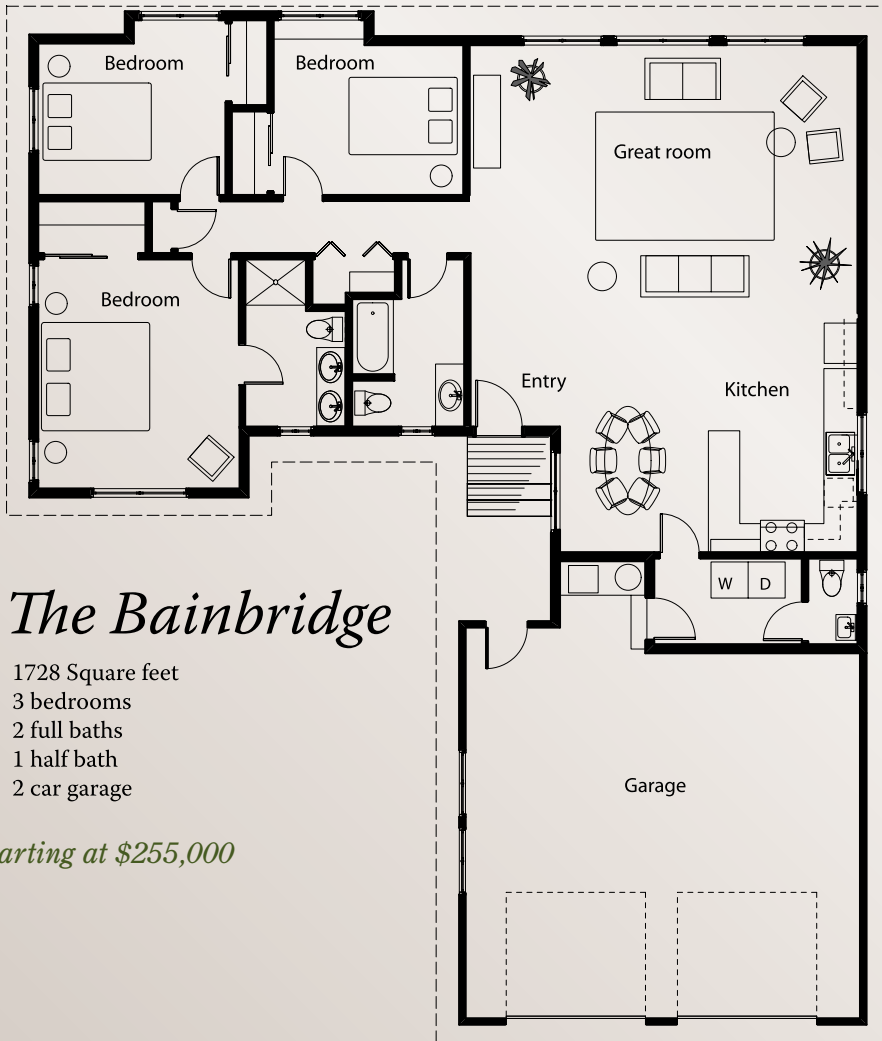

The Bainbridge

E. The Bainbridge

- 1728 Square feet
- 3 bedrooms
- 2 full baths
- 1 half bath
- 2 car garage

Starting at \$255,000

Sierra Park Property Development, LLC
 749 Lee Road, Suite A
 Quincy, CA 95971
 Phone: 530.283.9301 Fax: 530.283.9308